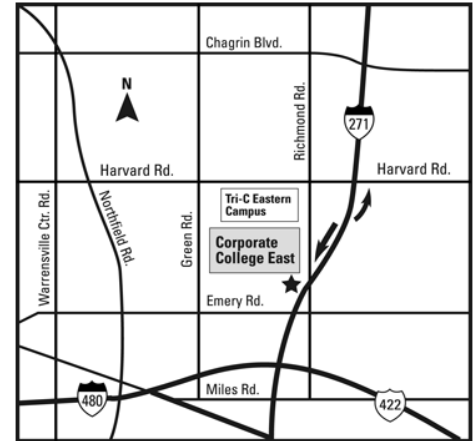

## DRIVING TO CORPORATE COLLEGE EAST

*Corporate College East  
4400 Richmond Road  
Warrensville Heights, Ohio 44128*

### **From the West**

I-480 East toward I-271 North LOCAL to Harvard Road exit. Turn left onto Harvard Road. Turn left onto Richmond Road and pass Tri-C's Eastern Campus. At the stoplight, turn right into Corporate College and follow the driveway around to the front entrance.

### **From the South**

I-271 North to Harvard Road exit. Turn left onto Harvard Road. Turn left onto Richmond Road and pass Tri-C's Eastern Campus. At the stoplight, turn right into Corporate College and follow the driveway around to the front entrance.

### **From the North**

I-271 South to exit OH-175/Richmond Road exit. Corporate College is across the street from the exit ramp.

**Look for our circular electronic message board at the entrance on Richmond Road!**